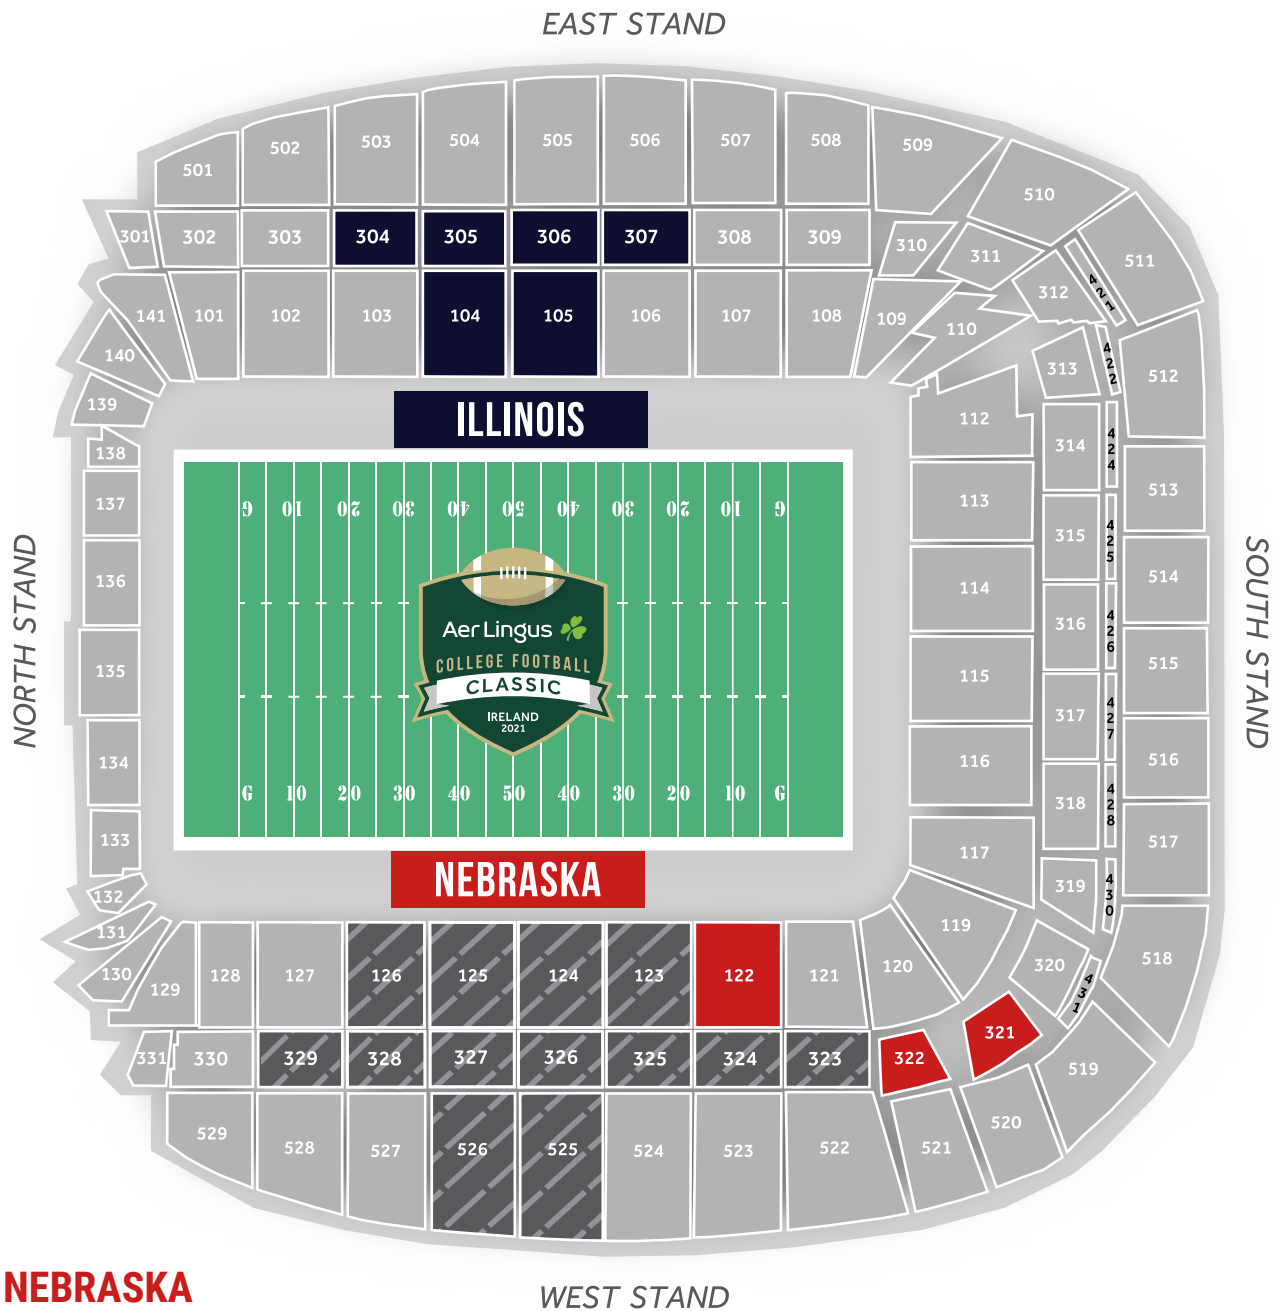

AVIVA STADIUM

AER LINGUS COLLEGE FOOTBALL CLASSIC 2021

NEBRASKA SEATING

122
321, 322

ILLINOIS SEATING

104, 105
304
305 & 306 *Limited Availability!*
307

SOLD OUT

PREMIUM - 300 LEVEL

- Dedicated entrance
- Padded seats
- Weather protected
- Additional leg room
- Exclusive food and beverage options